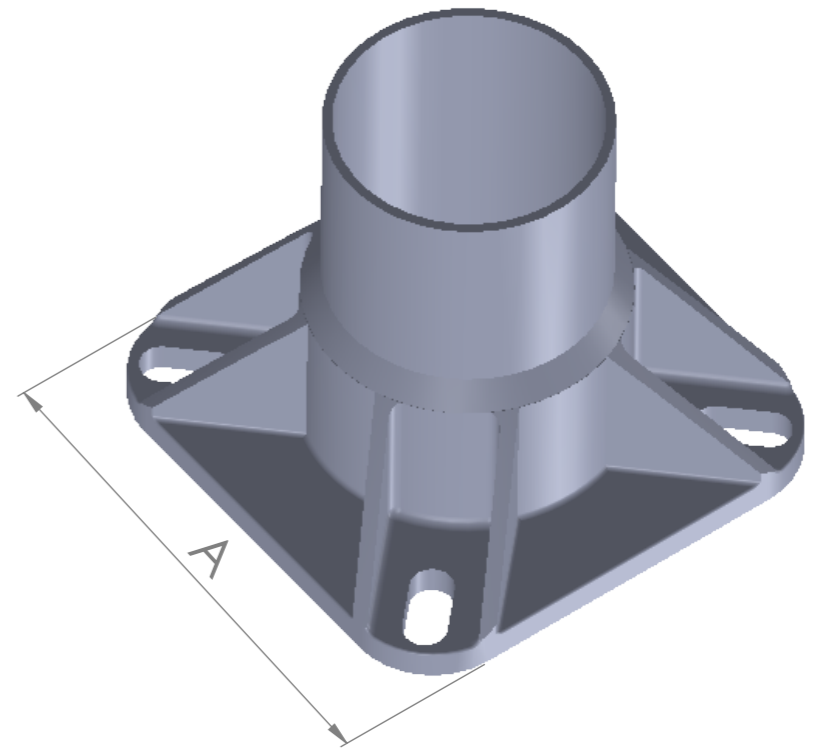

# Aeolus Series Anchor Base

Model	AB20X	AB25X	AB30X	AB35X
Anchor Bolt Length (sold separate)	24"	24"	24"	24"
Bolt Diameter	3/4"	3/4"	3/4"	3/4"
Exposed Thread Projection	2.75"	2.75"	2.75"	2.75"
Bolt Circle (B)	8"-9"	9"-11"	9"-11"	9"-11"
Base Width (A)	9" sq.	10.24" sq.	10.24" sq.	10.24" sq.