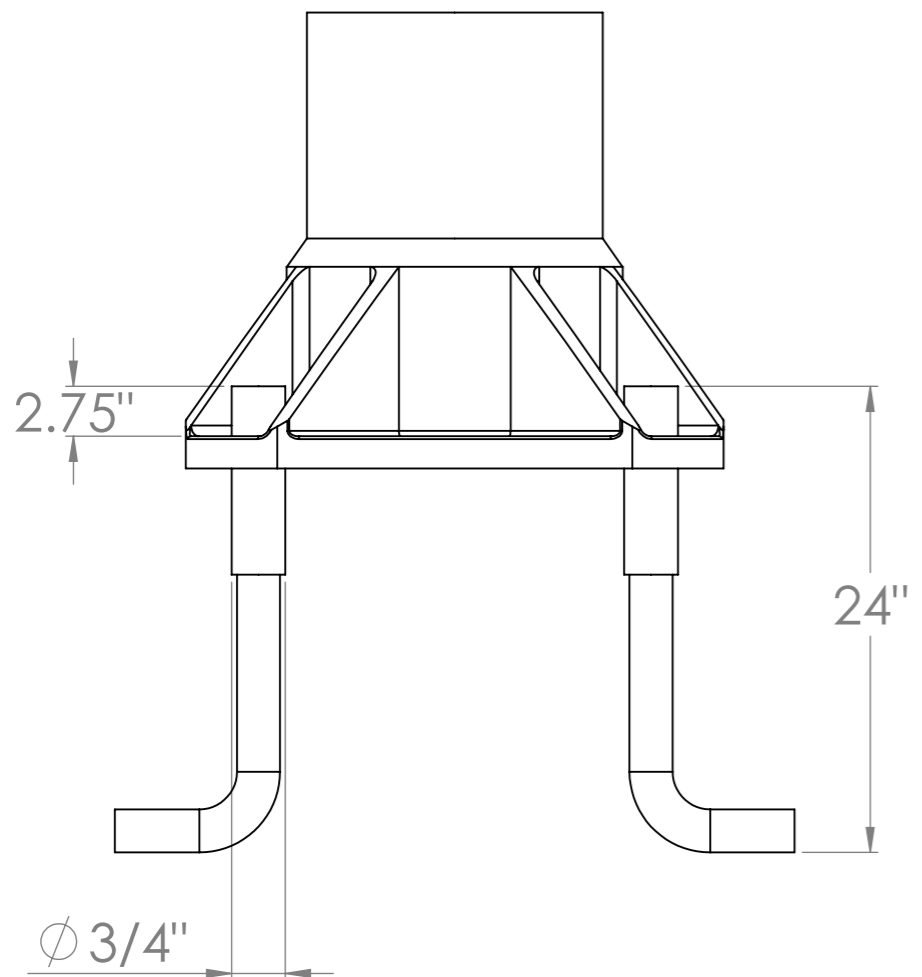

# Aeolus Series Anchor Base

Model	AB20X	AB25X	AB30X	AB35X
Anchor Bolt Length (sold separate)	24"	24"	24"	24"
Bolt Diameter	3/4"	3/4"	3/4"	3/4"
Exposed Thread Projection	2.75"	2.75"	2.75"	2.75"
Bolt Circle (B)	8"-9"	9"-11"	9"-11"	9"-11"
Base Width (A)	9" sq.	10.24" sq.	10.24" sq.	10.24" sq.