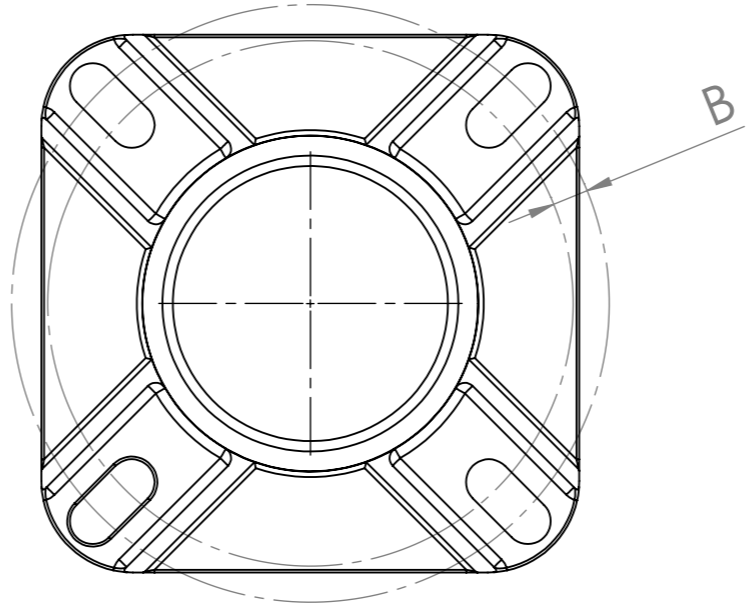

# Aeolus Series Anchor Base

Model	AB20X	AB25X	AB30X	AB35X
Anchor Bolt Length (sold separate)	24"	24"	24"	24"
Bolt Diameter	3/4"	3/4"	3/4"	3/4"
Exposed Thread Projection	2.75"	2.75"	2.75"	2.75"
Bolt Circle (B)	8"-9"	9"-11"	9"-11"	9"-11"
Base Width (A)	9" sq.	10.24" sq.	10.24" sq.	10.24" sq.