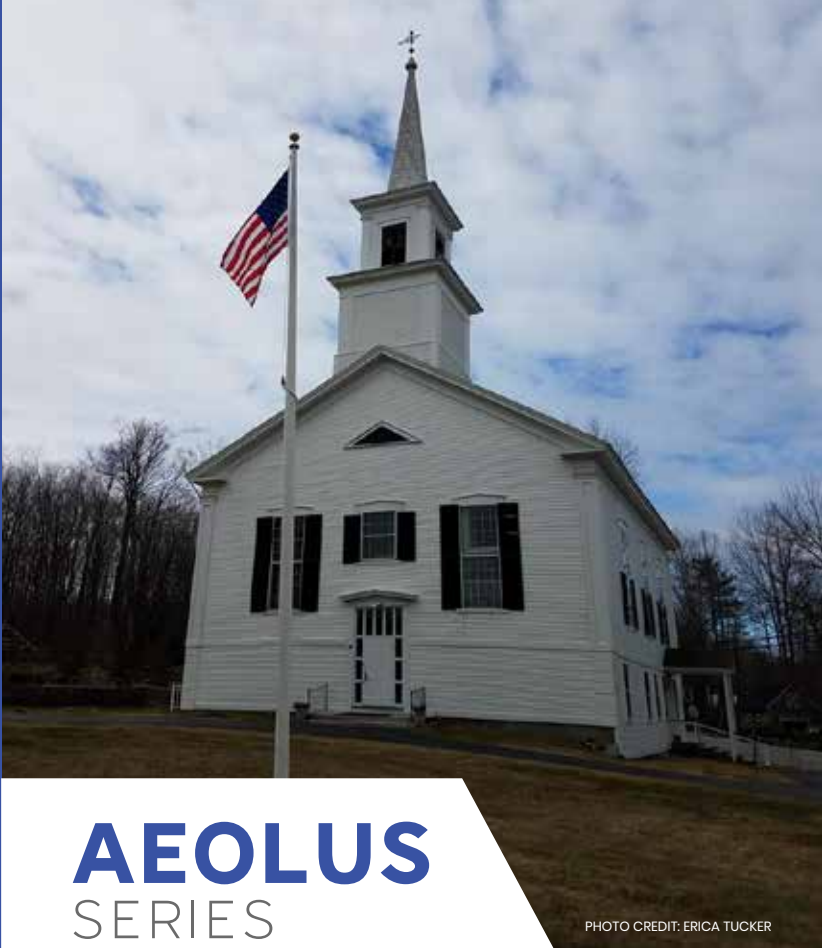

AURA SERIES

PHOTO CREDIT: AMERICA THE BEAUTIFUL FLAGPOLES & FLAGS CUSTOMER - BILL OF NJ

Perfect for home owners, our **Aura Series** flagpoles: dedication hand-crafted in to each one. Seamless, with a beautiful classic tapered design.

CUSTOMER TESTIMONIAL

PHOTO CREDIT: HAMPSHIRE FLAGPOLES

PHOTO CREDIT: BILL BAZLEY

65mph, unflagged windspeed

AEOLUS SERIES

PHOTO CREDIT: ERICA TUCKER

PHOTO CREDIT: EAGLE FENCE COMPANY

PHOTO CREDIT: EAGLE FENCE COMPANY

20'-40' INTERNAL OR EXTERNAL

PHOTO CREDIT: DANCHEFER

125mph, unflagged windspeed

AEOLUS

PHOTO CREDIT: RICH ENTERPRISES OF PEPPERELL, MA

WANT TO MAKE A STATEMENT?

ZEUS FLAGPOLES HAS YOU COVERED, WITH FLAGPOLES 50'-100' TALL.